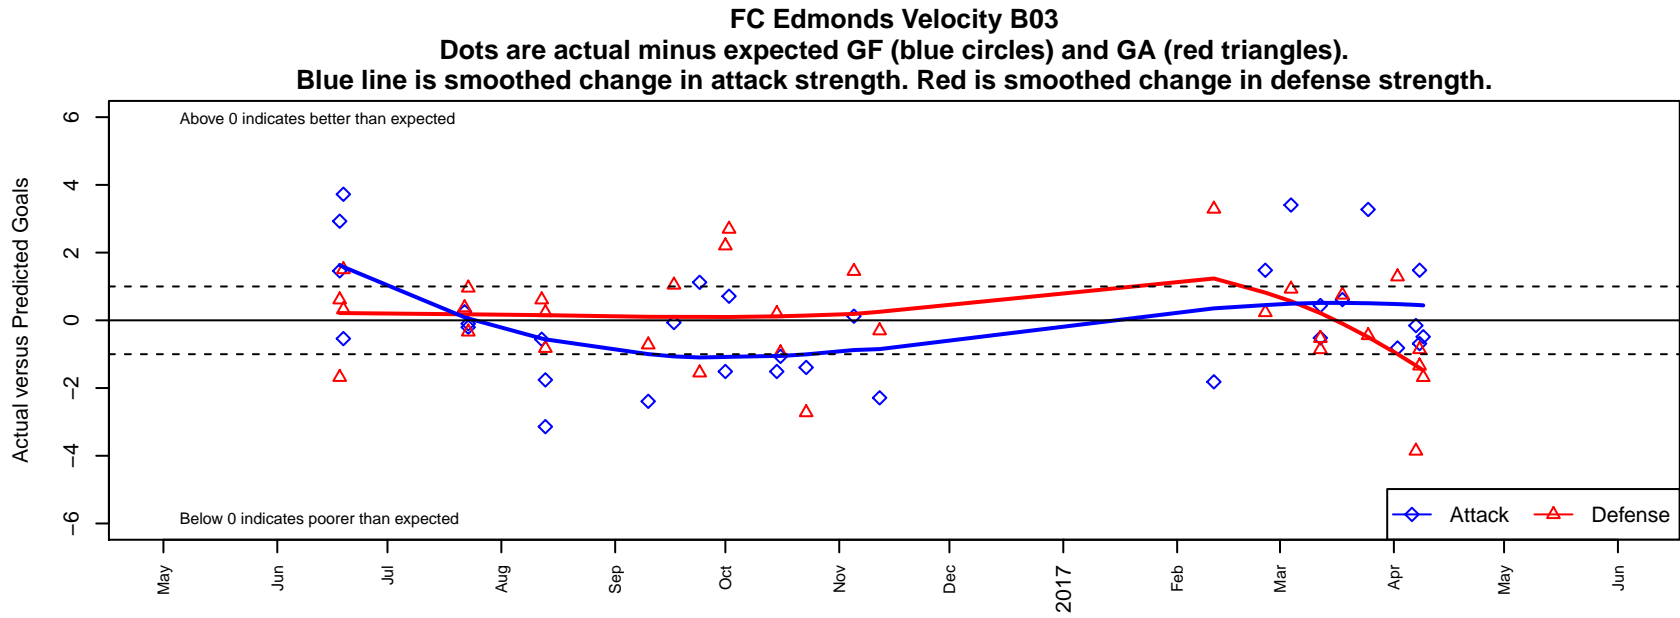

FC Edmonds Velocity B03

FC Edmonds
 Edmonds, WA
 B03 total strength=945
 attack=3.34 defense=0.82
 fall league = PSPL Classic 1 U14
 spr league = Spr PSPL Copa U14

alt names used:
 FC Edmonds Velocity
 FC EDMONDS VELOCITY (WA)
 FC Edmonds Velocity
 FC Edmonds Velocity
 FC Edmonds Velocity
 FC EDMONDS VELOCITY B03 (WA)

Venues played:
 2016 Skagit Firecracker Silver U14
 2016 Sounders FC Cup BU14 Silver
 2016 REDAPT Cup Silver U14
 2016 PSPL Classic 1 U14
 2016 Spr PSPL Copa U14
 2016 WA Cup U14 Bronze U14

**attack and defense variance (black dot)
relative to other teams
and top 10 in region**