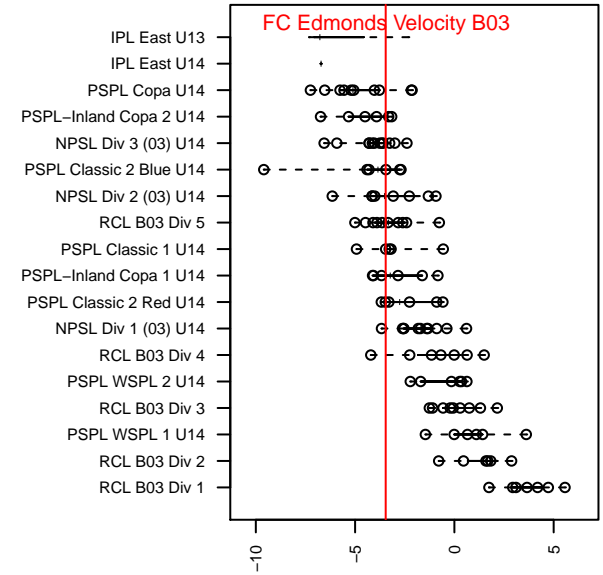

**attack and defense rating
relative to others at age
and all opponents in last 13 months**